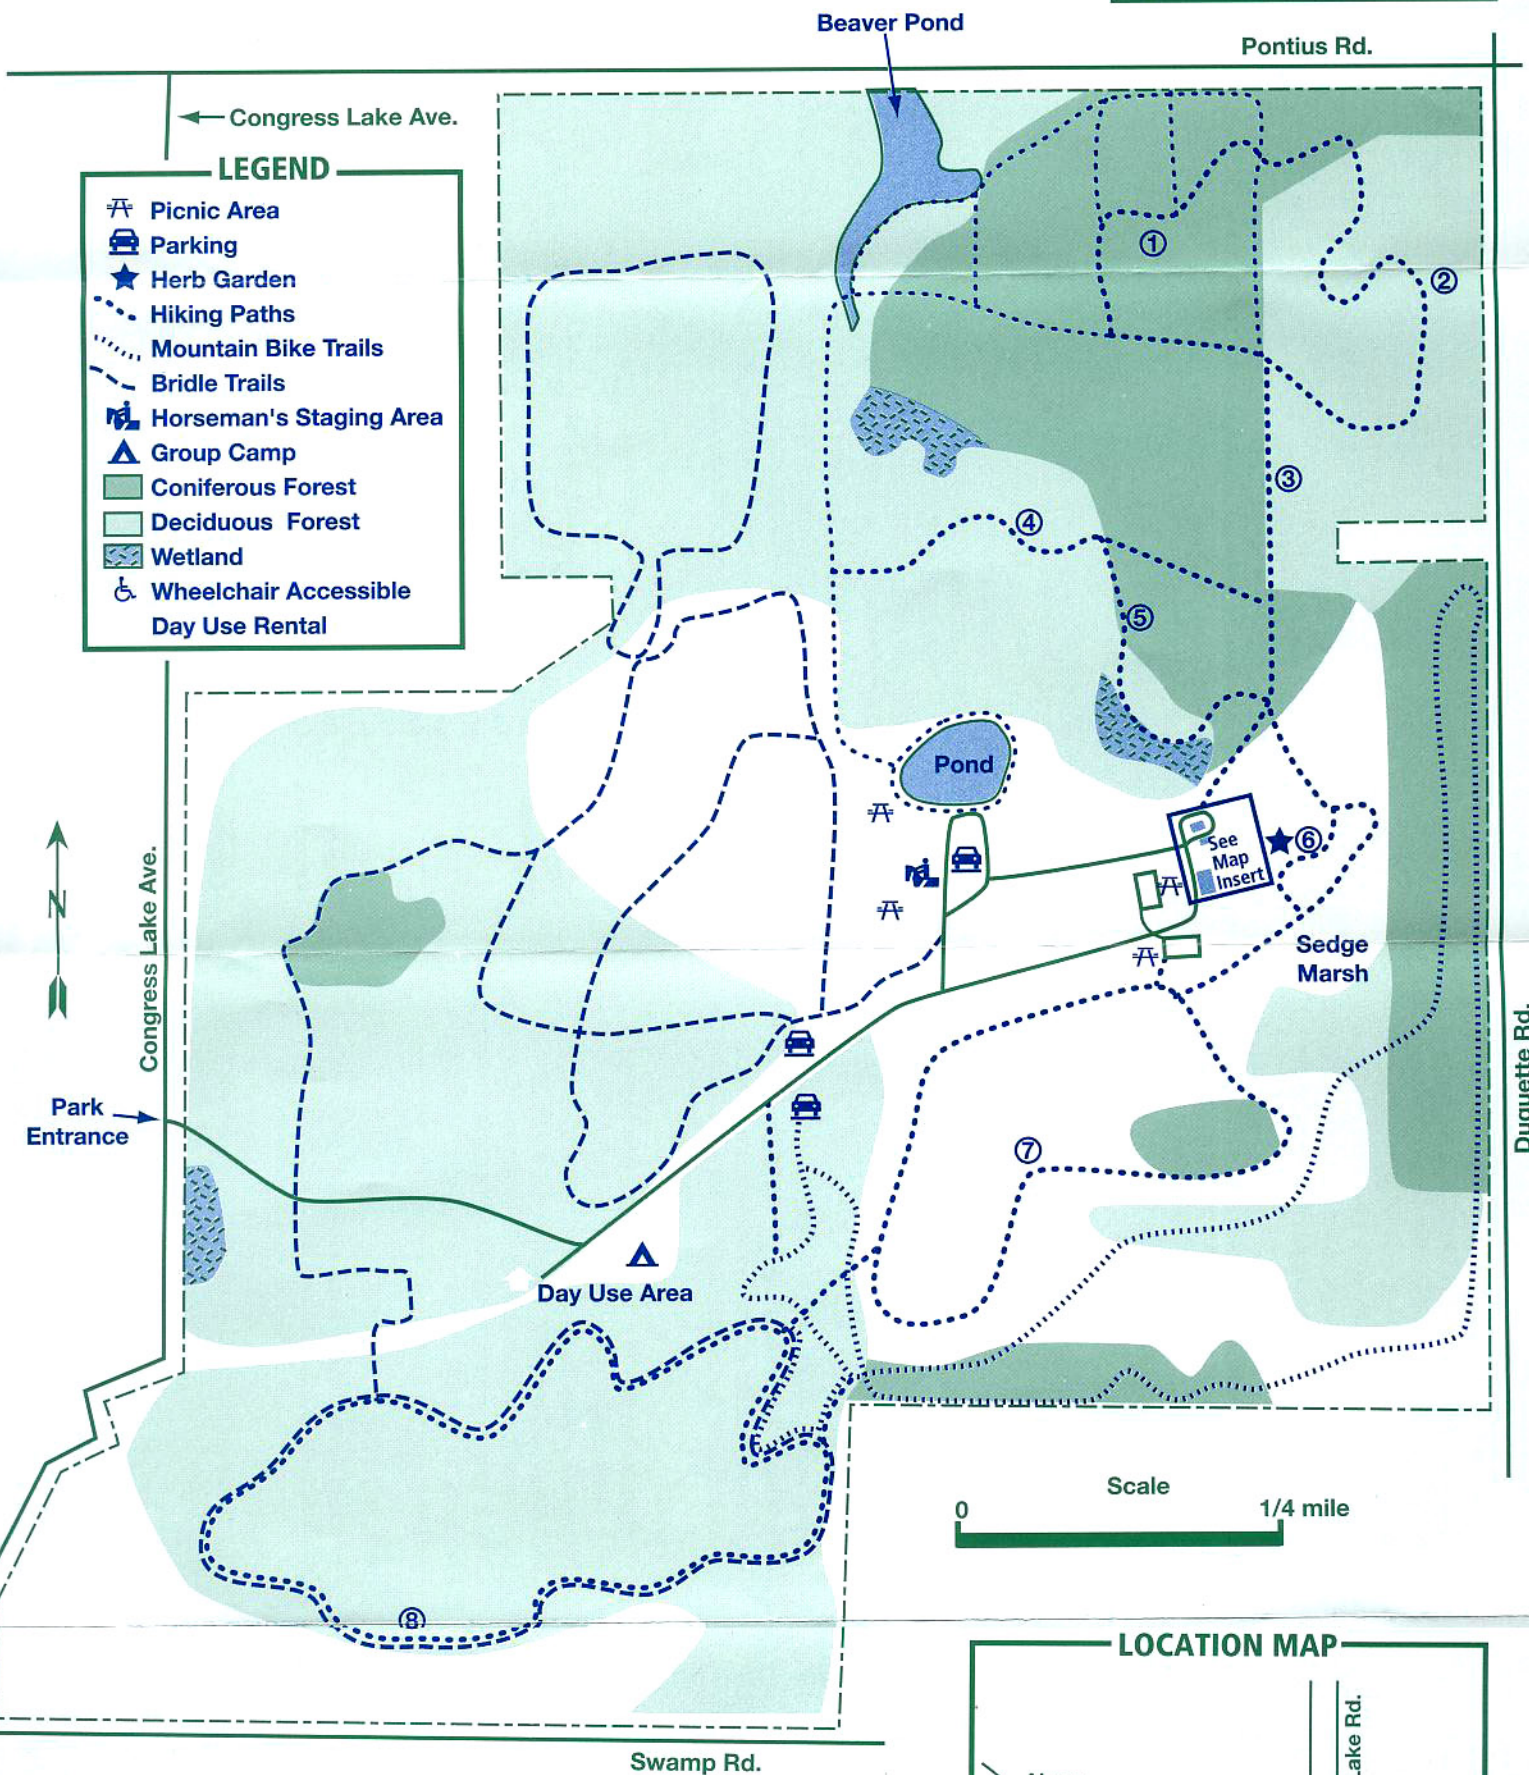

Quail Hollow State Park

13480 Congress Lake Avenue
Hartville, OH 44632-0823

(330) 877-6652 - Park Office

(330) 877-4165 - FAX

www.quailhollow.org

INSET MAP

LEGEND

- Picnic Area
- Parking
- Herb Garden
- Hiking Paths
- Mountain Bike Trails
- Bridle Trails
- Horseman's Staging Area
- Group Camp
- Coniferous Forest
- Deciduous Forest
- Wetland
- Wheelchair Accessible
- Day Use Rental

LOCATION MAP

Interpretive Hiking Trails

Trail	Miles
① Coniferous Forest	1 1/4
② Deciduous Forest	1 1/4
③ Nature For All (Paved)	1/2
④ Woodland Swamp	1 1/2
⑤ Peatland	3/4
⑥ Tall-Grass Prairie	1/4
⑦ Meadowlands	1 1/2
⑧ Beaver Lodge	1 1/2