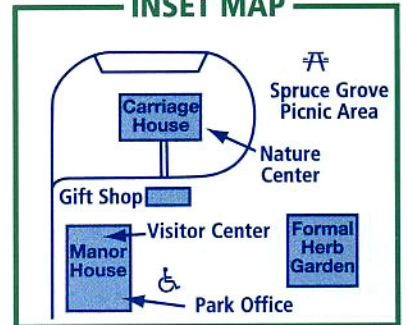

Quail Hollow State Park

13480 Congress Lake Avenue
Hartville, OH 44632-0823

(330) 877-6652 - Park Office

(330) 877-4165 - FAX

www.quailhollow.org

INSET MAP

LEGEND

- Picnic Area
- Parking
- Herb Garden
- Hiking Paths
- Mountain Bike Trails
- Bridle Trails
- Horseman's Staging Area
- Group Camp
- Coniferous Forest
- Deciduous Forest
- Wetland
- Wheelchair Accessible
- Day Use Rental

LOCATION MAP

Interpretive Hiking Trails

Trail	Miles
① Coniferous Forest	1 1/4
② Deciduous Forest	1 1/4
③ Nature For All (Paved)	1/2
④ Woodland Swamp	1 1/2
⑤ Peatland	3/4
⑥ Tall-Grass Prairie	1/4
⑦ Meadowlands	1 1/2
⑧ Beaver Lodge	1 1/2