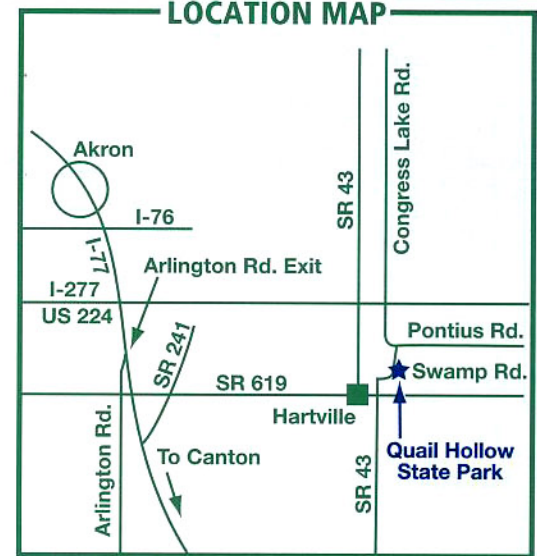

Quail Hollow State Park

13480 Congress Lake Avenue
Hartville, OH 44632-0823

(330) 877-6652 - Park Office

(330) 877-4165 - FAX

www.quailhollow.org

INSET MAP

LEGEND

- Picnic Area
- Parking
- Herb Garden
- Hiking Paths
- Mountain Bike Trails
- Bridle Trails
- Horseman's Staging Area
- Group Camp
- Coniferous Forest
- Deciduous Forest
- Wetland
- Wheelchair Accessible
- Day Use Rental

LOCATION MAP

Interpretive Hiking Trails

Trail	Miles
① Coniferous Forest	1 1/4
② Deciduous Forest	1 1/4
③ Nature For All (Paved)	1/2
④ Woodland Swamp	1 1/2
⑤ Peatland	3/4
⑥ Tall-Grass Prairie	1/4
⑦ Meadowlands	1 1/2
⑧ Beaver Lodge	1 1/2